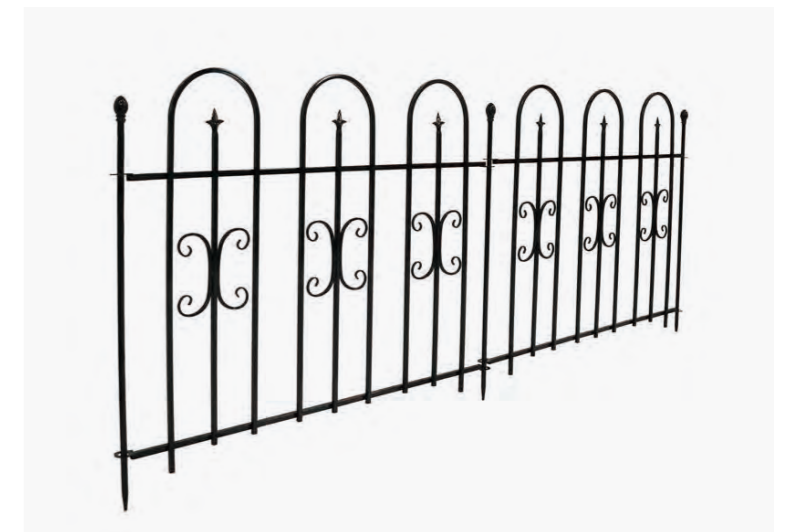

Decorative Fence

Material: Wrought Iron

Surface Treatment: Powder Coated

Feature: Easy to weld and equipped with designs; smooth surface

Application: Interior and Exterior decorated in Garden