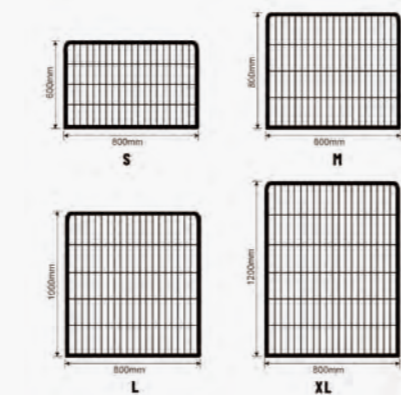

Dog Cage

Target Species: Dog

Size(Inch): 24"x17"x19"/36"x23"x26"/
42"x28"x31"/48"x30"x33"

Material: Metal

Specific Uses For Product: Outdoor; Indoor

Item	Specification(mm)	Packing Size(mm)	Weight(kg)
800*600panel	800*600*16pcs	835*290*625	30
800*800panel	800*6pcs	855*125*835	13.3
800*800panel	800*8pcs	855*155*835	17.25
800*1000panel	800*1000*6pcs	845*126*1050	18.7
800*1000panel	800*1000*8pcs	830*155*1050	22.9
800*1200panel	800*1200*6pcs	845*126*1235	20.5
800*1200panel	800*1200*8pcs	845*126*1235	27.3