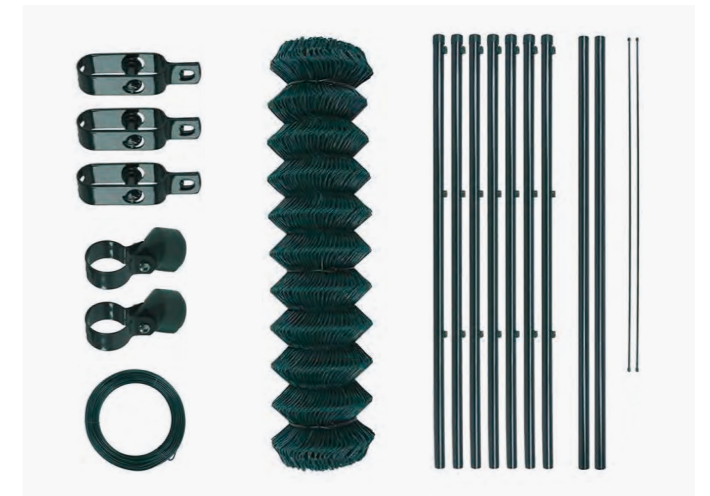

Mesh Size	Height	Width	Line Wire x Cross Wire	Post Length
50x100mm	1230mm	2500/2750/3000mm	4.0mm x 4.0mm	1600mm
	1530mm	2500/2750/3000mm	4.0mm x 4.5mm	2000mm
	1730mm	2500/2750/3000mm	4.0mm x 5.0mm	2200mm
50x150mm	2030mm	2500/2750/3000mm	4.5mm x 4.5mm	2500mm
50x200mm	2230mm	2500/2750/3000mm	4.5mm x 5.0mm	2800mm
	2430mm	2500mm	5.0mm x 5.0mm	3000mm

*All parts are available produced as per client request.

Chain Link Fence Kits	
Mesh Surface Treatment	Electro; Hot Dipped Galvanized; Electro+Polyester Powder Coated; Hot Dipped Galvanized+Polyester Powder Coated
Post Surface Treatment	Hot Dipped Galvanized; PVC Coated
Fence Length	10m/ 15m/ 25m
Fence Height	0.8m - 6m