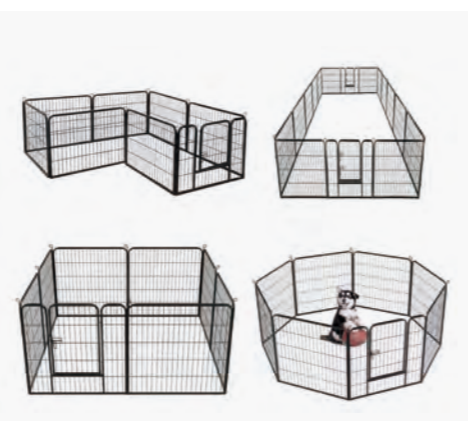

### Composter

Wire Diameter	3.0mm, 4.0mm, 4.5mm
Mesh Size	50 x 50mm, 50 x 100mm, 75 x75mm, 100 x 100mm
Gabion Size	30x30x30cm, 50x50x50cm, 100x30x30cm, 100x50x50cm, 100x50x30cm, 100x80x30cm, 100x100x30cm, 200x100x30cm, etc
Component	Mesh panels, Spirals, Stiffeners
Finish	Hot Dipped Galvanized / Galfan
Shape	Square, Rectangle, Round, Heart, Irregular

### Dog Cage

Target Species: Dog

Size(Inch): 24"x17"x19"/36"x23"x26"/  
42"x28"x31"/48"x30"x33"

Material: Metal

Specific Uses For Product: Outdoor; Indoor

Item	Specification(mm)	Packing Size(mm)	Weight(kg)
800*600panel	800*600*16pcs	835*290*625	30
800*800panel	800*6pcs	855*125*835	13.3
800*800panel	800*8pcs	855*155*835	17.25
800*1000panel	800*1000*6pcs	845*126*1050	18.7
800*1000panel	800*1000*8pcs	830*155*1050	22.9
800*1200panel	800*1200*6pcs	845*126*1235	20.5
800*1200panel	800*1200*8pcs	845*126*1235	27.3