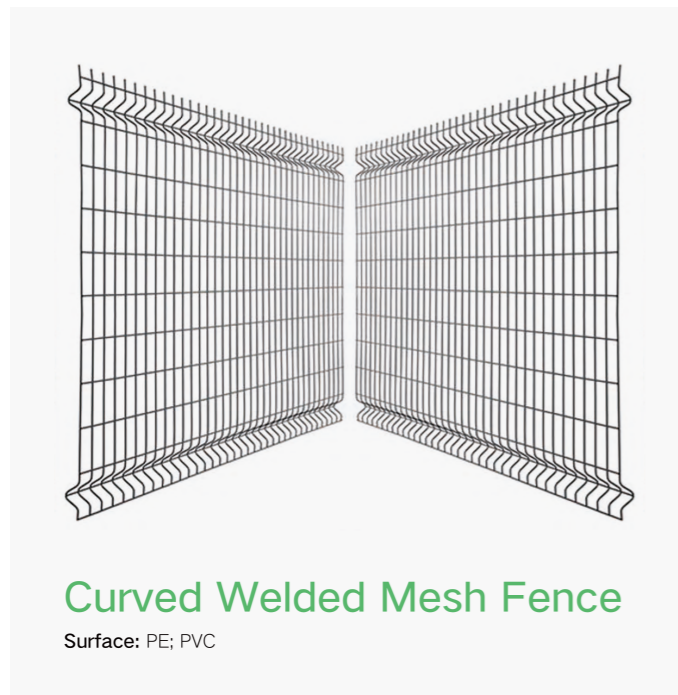

Mesh Size	Height	Width	Line Wire x Cross Wire	Post Length
50x100mm	1230mm	2500/2750/3000mm	4.0mm x 4.0mm	1600mm
	1530mm	2500/2750/3000mm	4.0mm x 4.5mm	2000mm
	1730mm	2500/2750/3000mm	4.0mm x 5.0mm	2200mm
50x150mm	2030mm	2500/2750/3000mm	4.5mm x 4.5mm	2500mm
50x200mm	2230mm	2500/2750/3000mm	4.5mm x 5.0mm	2800mm
	2430mm	2500mm	5.0mm x 5.0mm	3000mm

*All parts are available produced as per client request.

Chain Link Fence Kits	
Mesh Surface Treatment	Electro; Hot Dipped Galvanized; Electro+Polyester Powder Coated; Hot Dipped Galvanized+Polyester Powder Coated
Post Surface Treatment	Hot Dipped Galvanized; PVC Coated
Fence Length	10m/ 15m/ 25m
Fence Height	0.8m - 6m