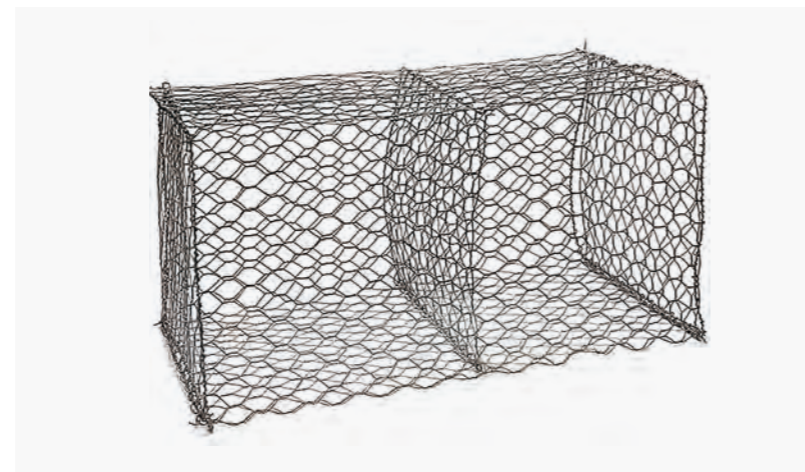

Gabions

Surface Treatment: Hot Dipped Galvanized;PVC Coated

Mesh Open(mm): 60 × 80; 80 × 100; 80 × 120; 100 × 120;
100 × 150; 120 × 150

Galvanized Wire Dia(mm): 2.0-2.7; 2.0-3.0; 2.0-3.2; 2.0-3.5

PVC Coated Galvanized Wire Dia(mm): 2.0/3.0mm-2.5/3.5;
2.0/3.0mm-2.8/3.8; 2.0/3.0mm-3.0/4.0

Max Roll Width: 4m

Application: Used in river bank protection and channel linings
for erosion control

MESH OPEN	GALVANIZED WIRE DIA	PVC COATED GALV.WIRE DIA	MAX ROLL WIDTH
60x80mm	2.0-2.7mm	2.0/3.0mm-2.5/3.5mm	4m
80x100mm	2.0-3.0mm	2.0/3.0mm-2.8/3.8mm	4m
80x120mm	2.0-3.0mm	2.0/3.0mm-2.8/3.8mm	4m
100x120mm	2.0-3.2mm	2.0/3.0mm-2.8/3.8mm	4m
100x150mm	2.0-3.2mm	2.0/3.0mm-2.8/3.8mm	4m
120x150mm	2.0-3.5mm	2.0/3.0mm-3.0/4.0mm	4m