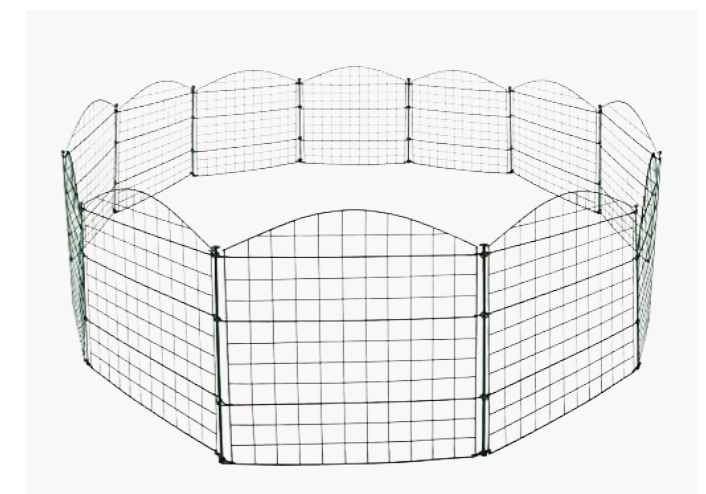

Pond Fence

Surface Treatment	Powder Coated
Material	Steel Wire
Size	775x640mm / 690x400mm
Wire diameter	2.5/4.0 mm
Color	Green
Usage	Garden Fence, Pond Fence