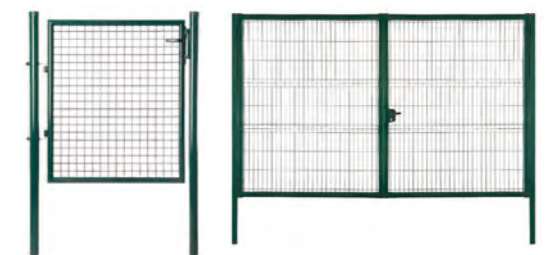

Garden Gate

Metal Type: Iron

Surface Treatment: Powder Coated; Galvanized

Width x Height: 1000x750mm - 1000x2000mm

Mesh Infill: 50x50/4.0mm; 200x50/5.0mm

Leaf Frame: Φ 40/1.2mm

Post: Φ 60/1.5mm

Gate Type: Single Gate; Double Gate; Or Customized

Frame Type: Round Tube; Square Tube; Or Customized

Color: RAL6005;RAL7016; Or Customized