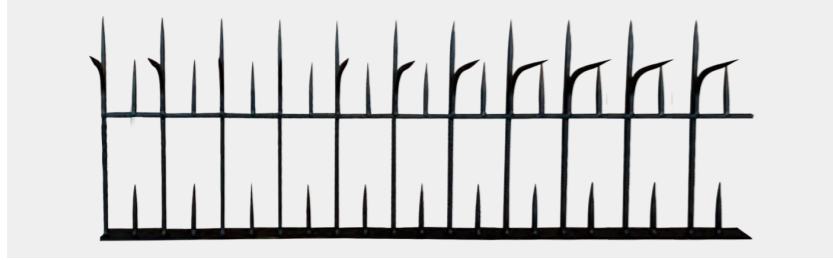

## Security Spikes

Surface Treatment: Polyester Powder Coated

Height		Color		
40cm	50cm	H40Black	H50Black	H60Black
60cm	70cm	H70Black	H80Black	H90Black
80cm	90cm	H100Black	H40White	H50White
100cm	/	H60White	H70White	H80White
/	/	H90White	H100White	/

Height		Color		
40cm	50cm	H40Black	H50Black	H60Black
60cm	70cm	H70Black	H80Black	H90Black
80cm	90cm	H100Black	H40White	H50White
100cm	/	H60White	H70White	H80White
/	/	H90White	H100White	/

Height		Color		
40cm	50cm	H40Black	H50Black	H60Black
60cm	70cm	H70Black	H80Black	H90Black
80cm	90cm	H100Black	H40White	H50White
100cm	/	H60White	H70White	H80White
/	/	H90White	H100White	/