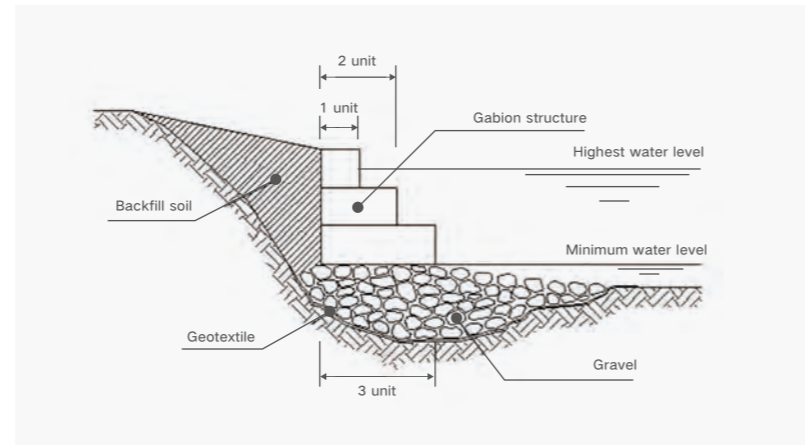

Gabions

Surface Treatment: Hot Dipped Galvanized;PVC Coated

Mesh Open(mm): 60 × 80; 80 × 100; 80 × 120; 100 × 120;
100 × 150; 120 × 150

Galvanized Wire Dia(mm): 2.0-2.7; 2.0-3.0; 2.0-3.2; 2.0-3.5

PVC Coated Galvanized Wire Dia(mm): 2.0/3.0mm-2.5/3.5;
2.0/3.0mm-2.8/3.8; 2.0/3.0mm-3.0/4.0

Max Roll Width: 4m

Application: Used in river bank protection and channel linings
for erosion control

MESH OPEN	GALVANIZED WIRE DIA	PVC COATED GALV.WIRE DIA	MAX ROLL WIDTH
60x80mm	2.0-2.7mm	2.0/3.0mm-2.5/3.5mm	4m
80x100mm	2.0-3.0mm	2.0/3.0mm-2.8/3.8mm	4m
80x120mm	2.0-3.0mm	2.0/3.0mm-2.8/3.8mm	4m
100x120mm	2.0-3.2mm	2.0/3.0mm-2.8/3.8mm	4m
100x150mm	2.0-3.2mm	2.0/3.0mm-2.8/3.8mm	4m
120x150mm	2.0-3.5mm	2.0/3.0mm-3.0/4.0mm	4m