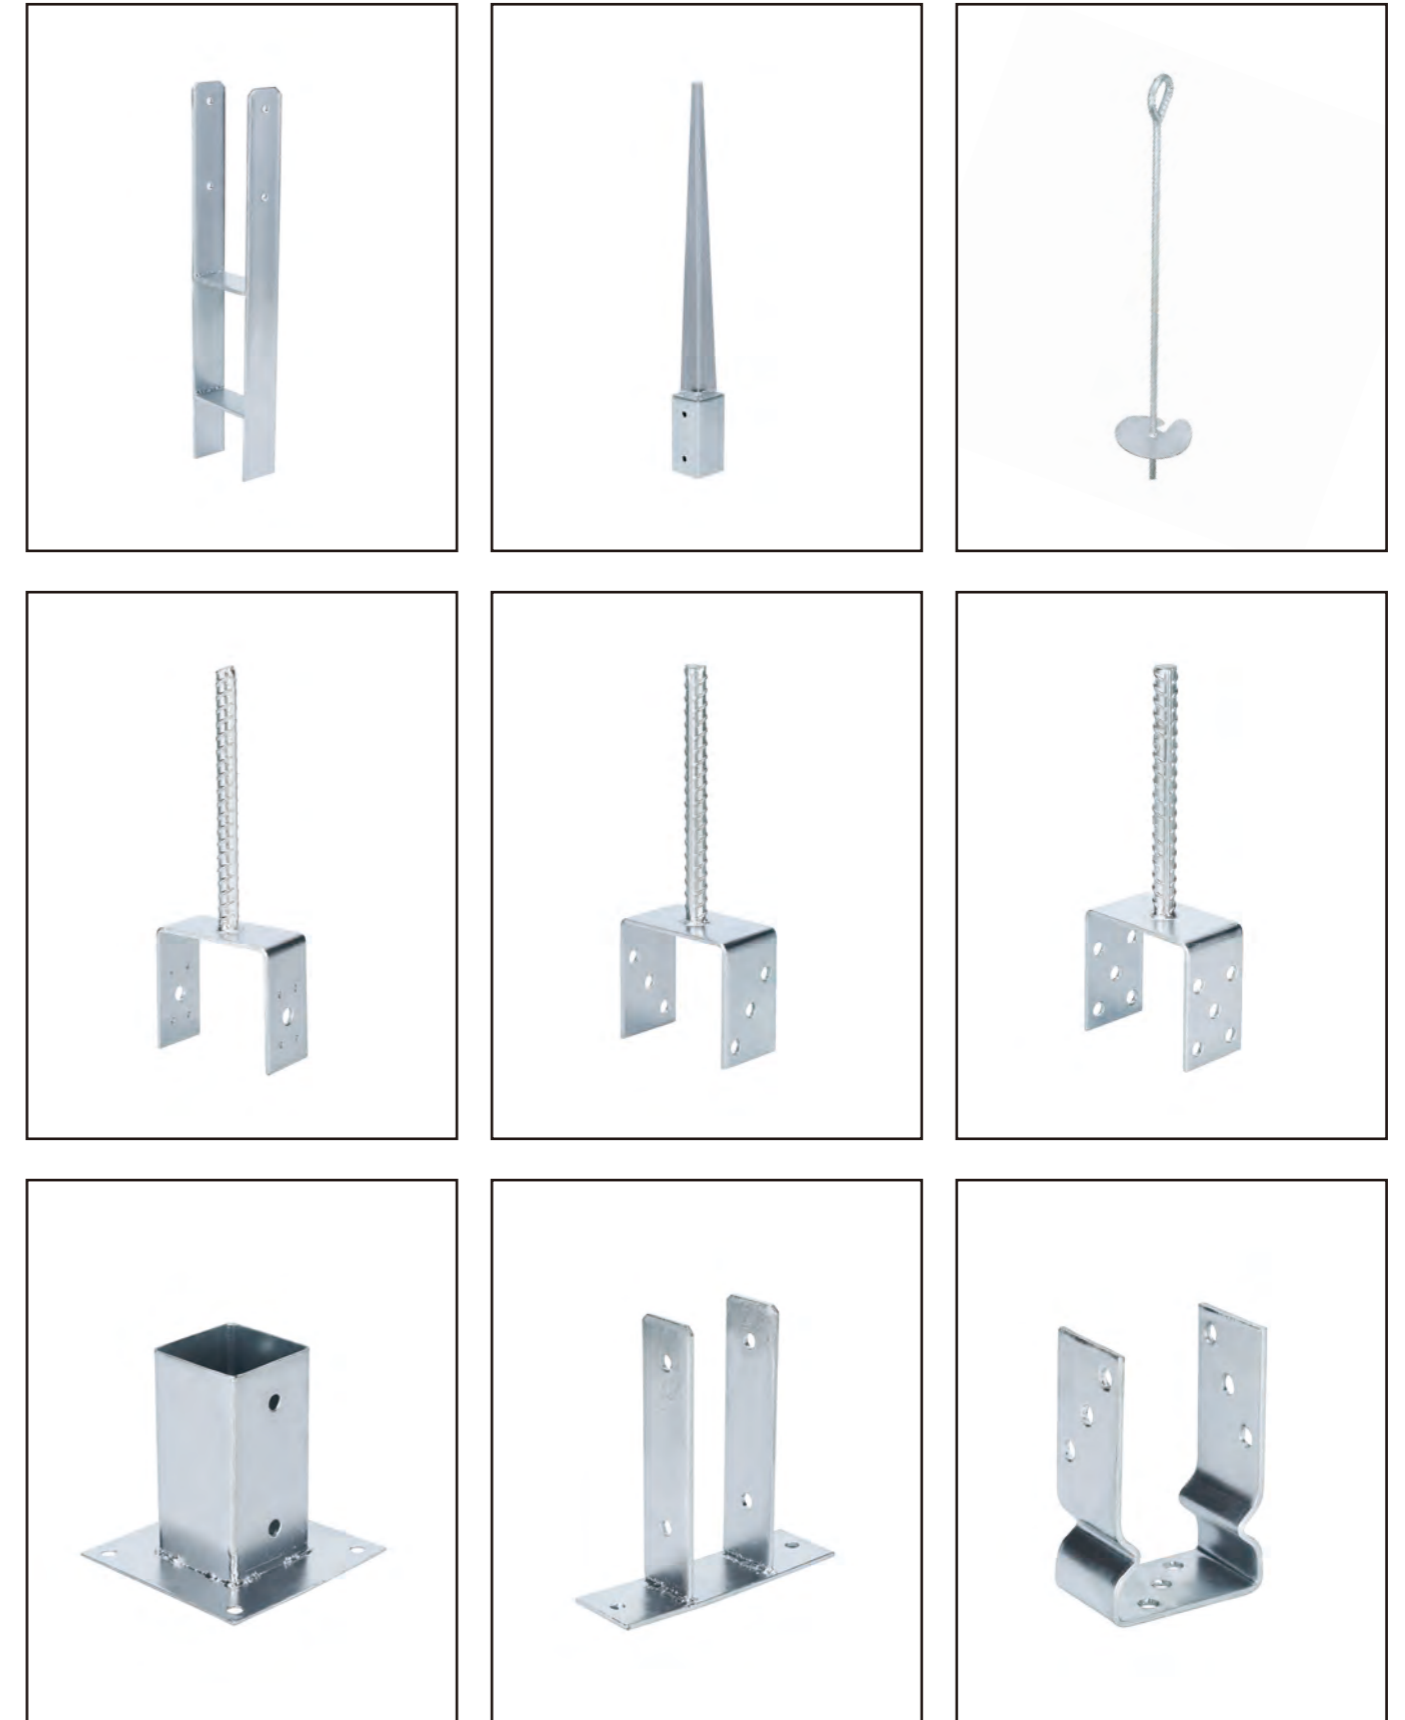

## Pole Anchor

Material:Steel

Surface Treatment: Hot Dipped Galvanized