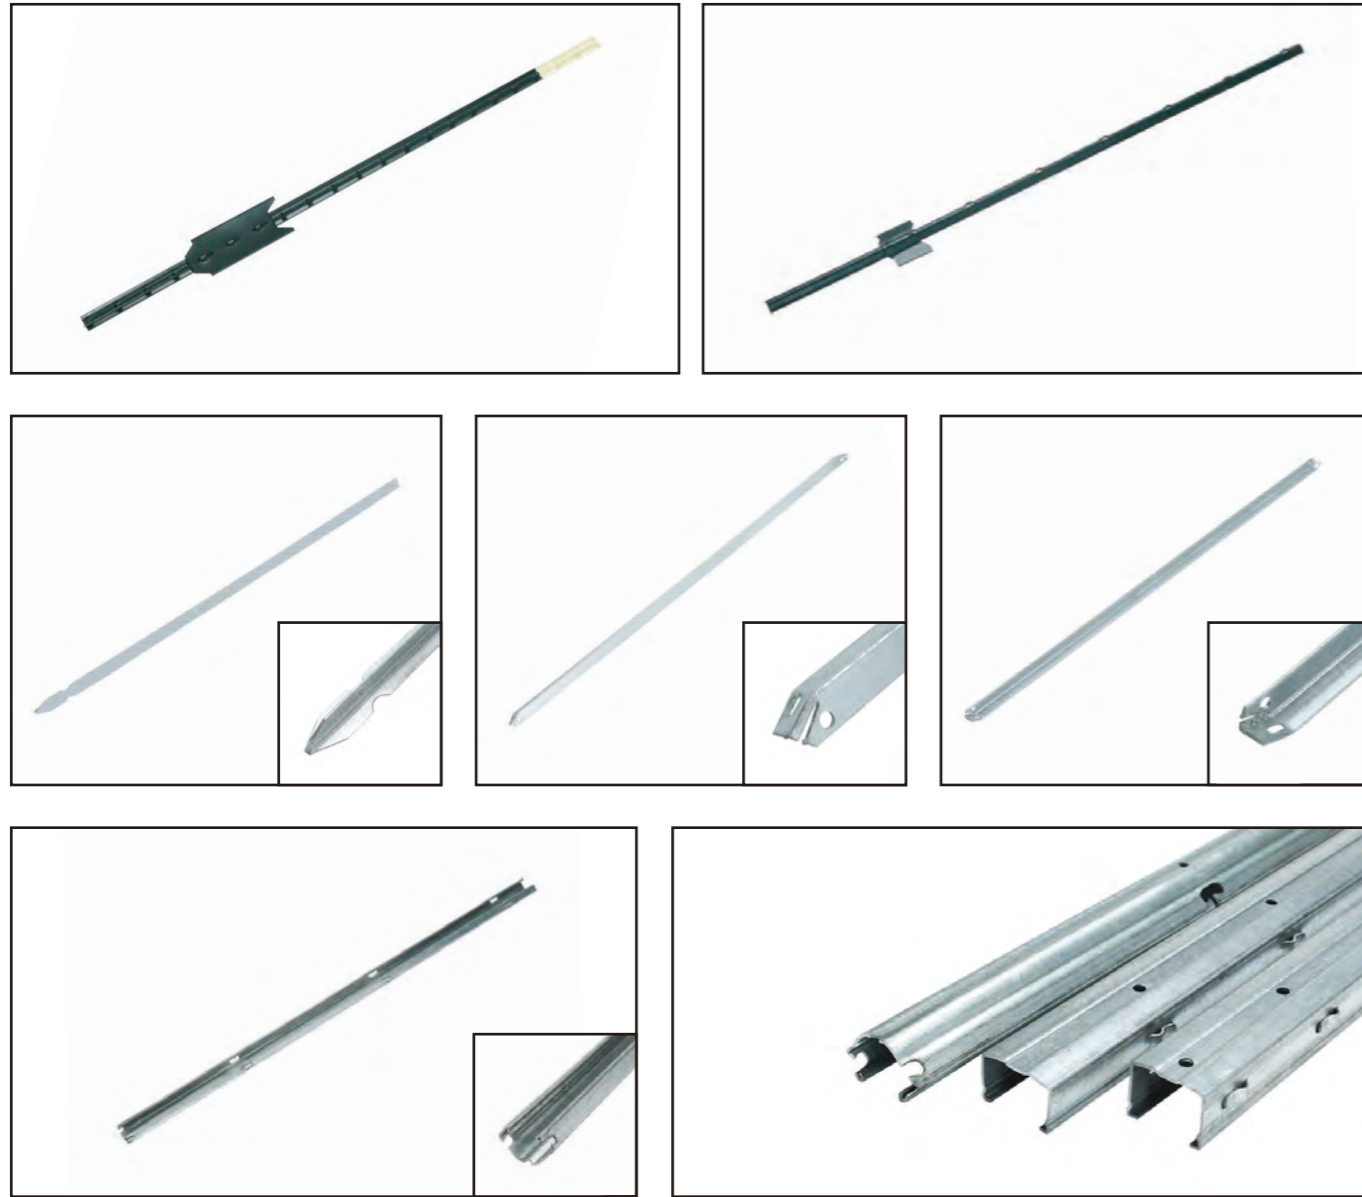

Post

Surface Treatment

Post: Pre-Galvanized+Polyester Powder Coated;
Hot Dipped Galvanized+Polyester Powder Coated