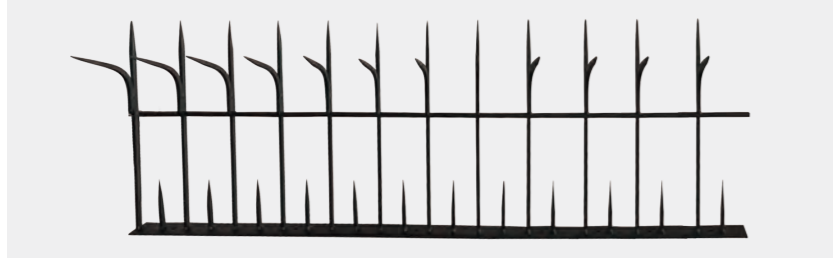

## Security Spikes

Surface Treatment: Polyester Powder Coated

Height		Color		
40cm	50cm	H40Black	H50Black	H60Black
60cm	70cm	H70Black	H80Black	H90Black
80cm	90cm	H100Black	H40White	H50White
100cm	/	H60White	H70White	H80White
/	/	H90White	H100White	/

Height		Color		
40cm	50cm	H40Black	H50Black	H60Black
60cm	70cm	H70Black	H80Black	H90Black
80cm	90cm	H100Black	H40White	H50White
100cm	/	H60White	H70White	H80White
/	/	H90White	H100White	/

Height		Color		
40cm	50cm	H40Black	H50Black	H60Black
60cm	70cm	H70Black	H80Black	H90Black
80cm	90cm	H100Black	H40White	H50White
100cm	/	H60White	H70White	H80White
/	/	H90White	H100White	/