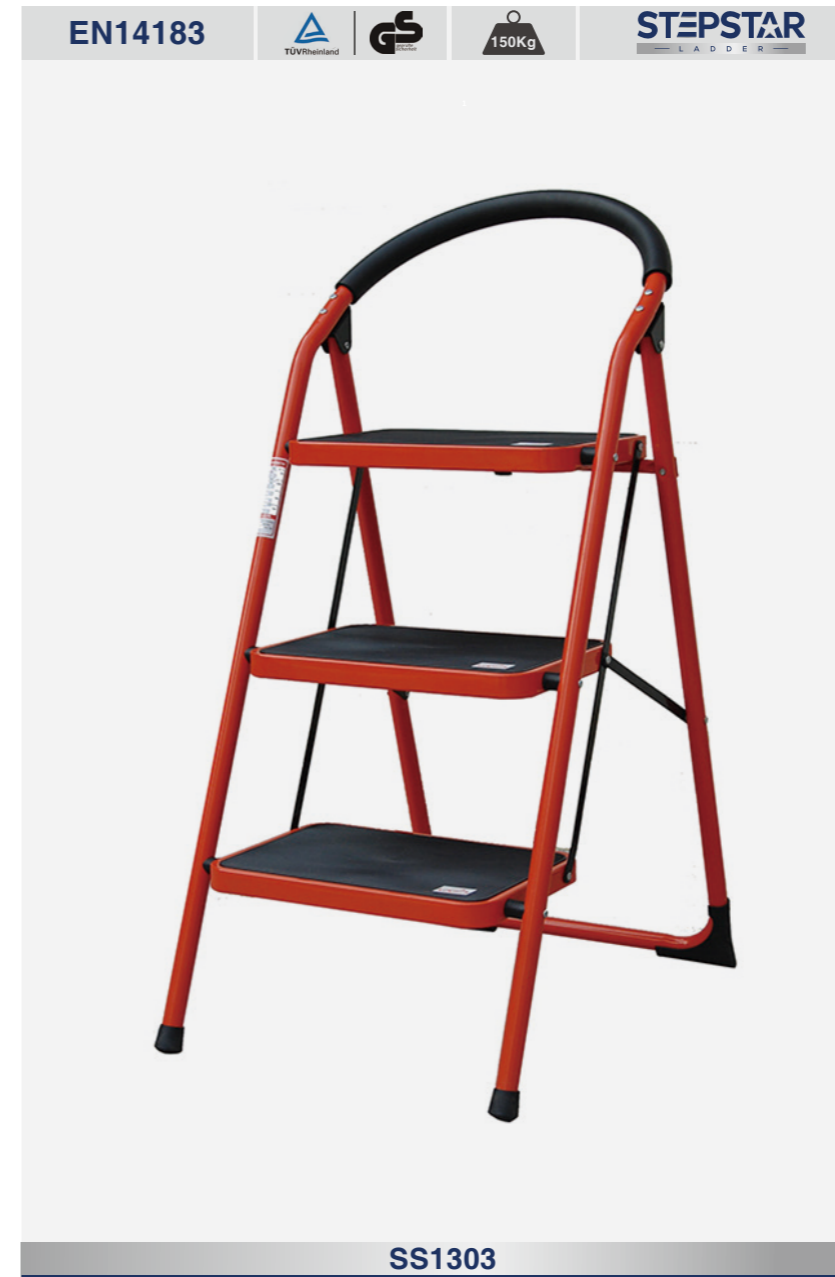

Steel Step Stool/Ladder

Model	Steps	W Size(cm)	D Size(cm)	Open Size(cm)	Pcs/Ctn	Meas(cm)
SS1101	1	47	40.5	49	4	57x33x48
SS1102	2	47	49	71.5	4	81x33x48
SS1103	3	47	66	95	4	114.5x33x48
SS1104	4	47	83	118.5	4	138x33x48
SS1105	5	47	100	142	4	161.5x33x48

Model	Steps	W Size(cm)	D Size(cm)	Open Size(cm)	Pcs/Ctn	Meas(cm)
SS1302	2	47	49	82	4	91.5x26x48
SS1303	3	47	65	115.5	4	117x26x48
SS1304	4	47	81	139	4	142x26x48
SS1305	5	47	97	162.5	4	167.5x26x48