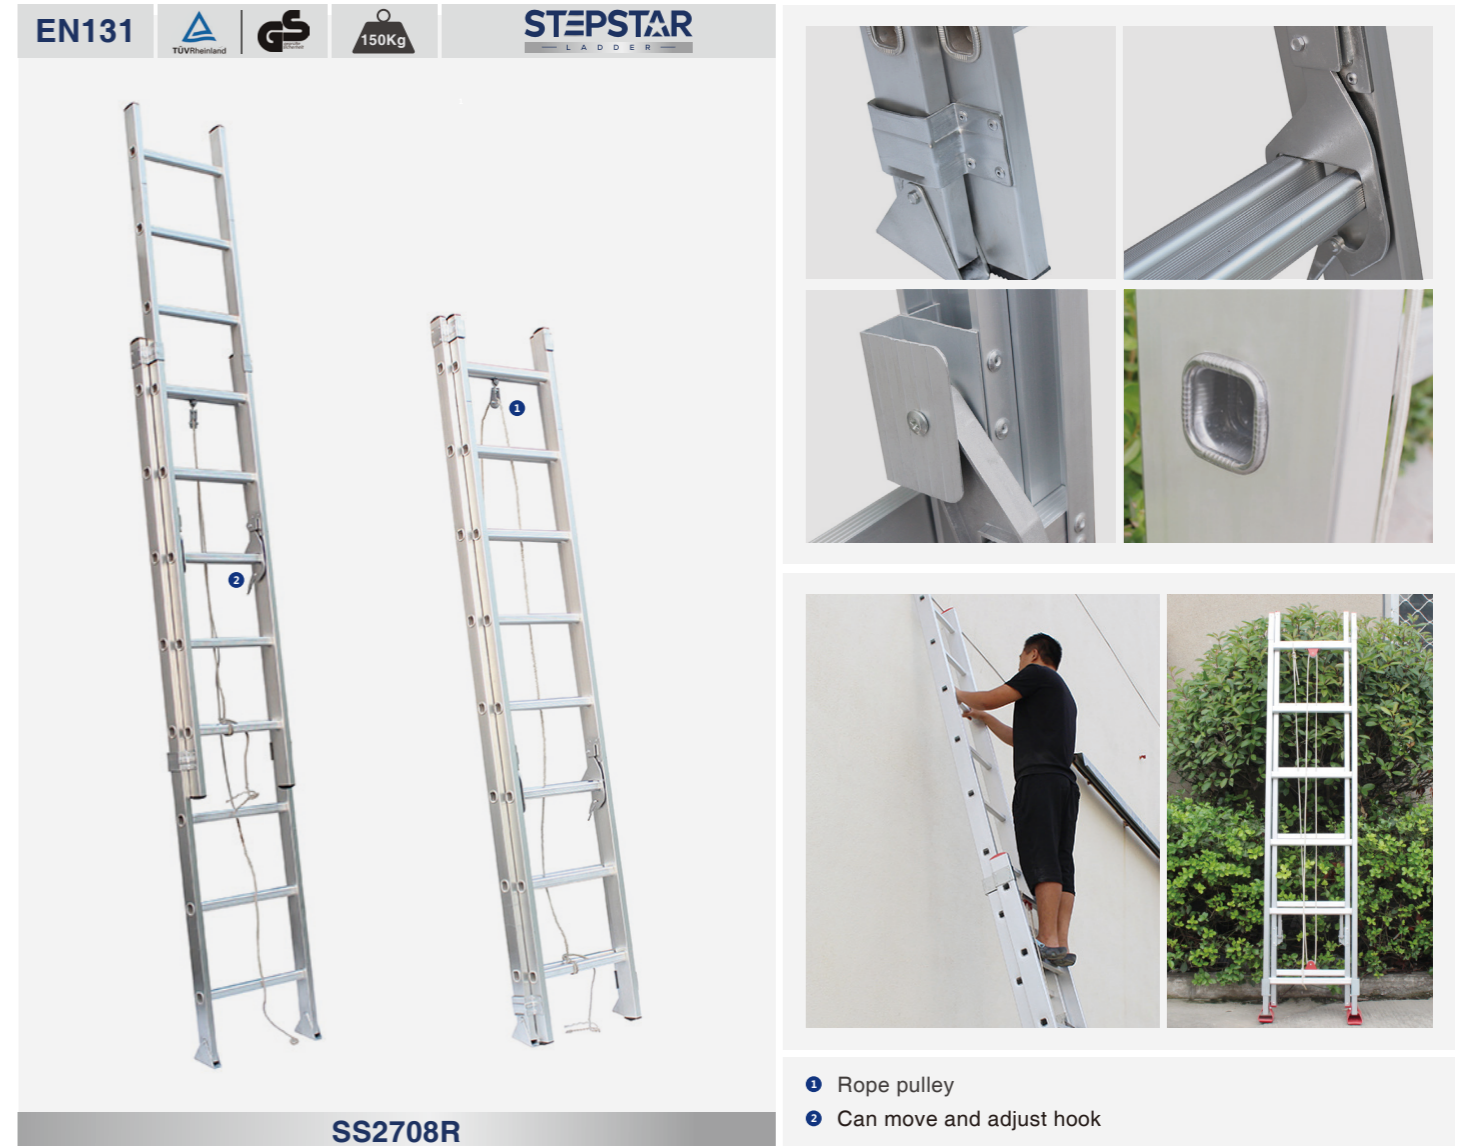

Aluminum Extension Ladder

SS2708R

- 1 Rope pulley
- 2 Can move and adjust hook

Model	Steps	Length(cm)	A Size(cm)	Closed Size(cm)	Pcs/Ctn	Meas(cm)
SS2707R	2x7	334	190	200	1	200x41x11
SS2708R	2x8	388	216.5	228	1	228x41x11
SS2709R	2x9	442	243	256	1	256x41x11
SS2710R	2x10	496	267	284	1	284x41x11
SS2711R	2x11	550	296.5	312	1	312x41x11
SS2712R	2x12	604	323	340	1	340x41x11