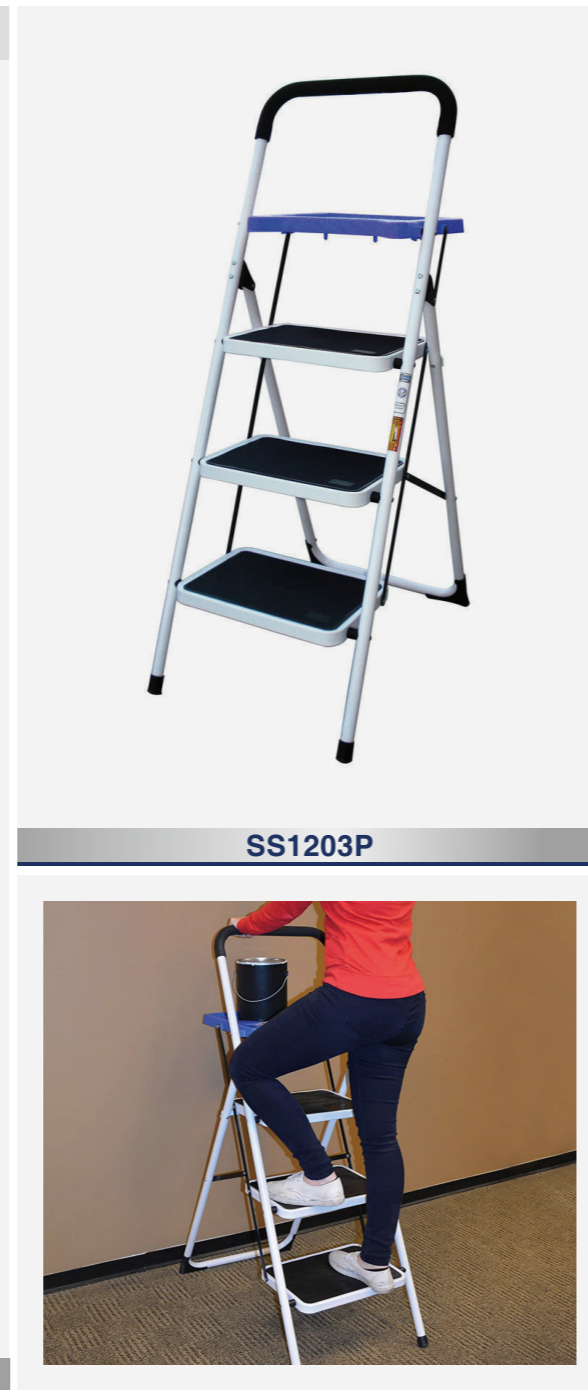

Steel Step Stool/Ladder

Model	Steps	W Size(cm)	D Size(cm)	Open Size(cm)	Pcs/Ctn	Meas(cm)
SS1203P	3	47	68.5	125	4	134.5x34x48
SS1204P	4	47	68.5	125	4	162x54x8