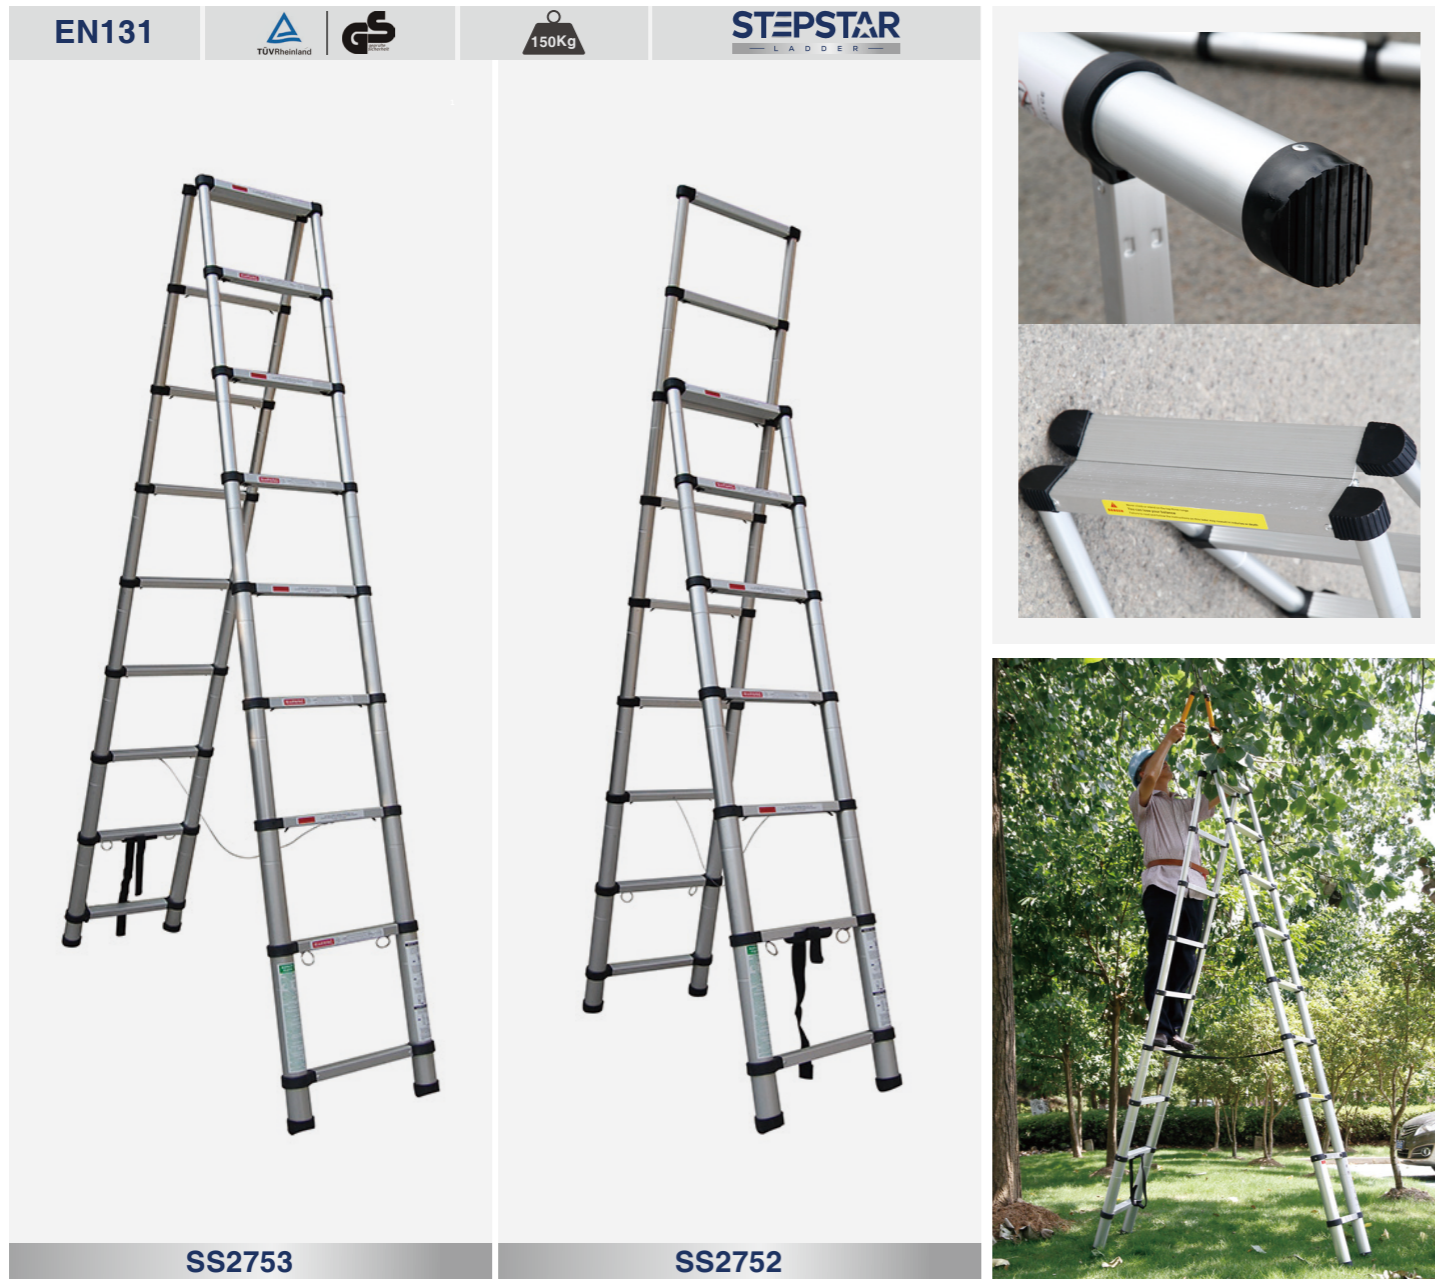

Aluminum Telescopic Ladder

Model	Steps	Open Size(cm)	Close Size(cm)	Pcs/Ctn	Meas(cm)
SS2751	7+7	200+200	60	1	62x47x15
SS2752	7+9	200+260	65	1	66.5x47.5x15
SS2753	9+9	260+260	65	1	66.5x47.5x15
SS2754	10+10	290+290	68	1	68.5x48.5x15