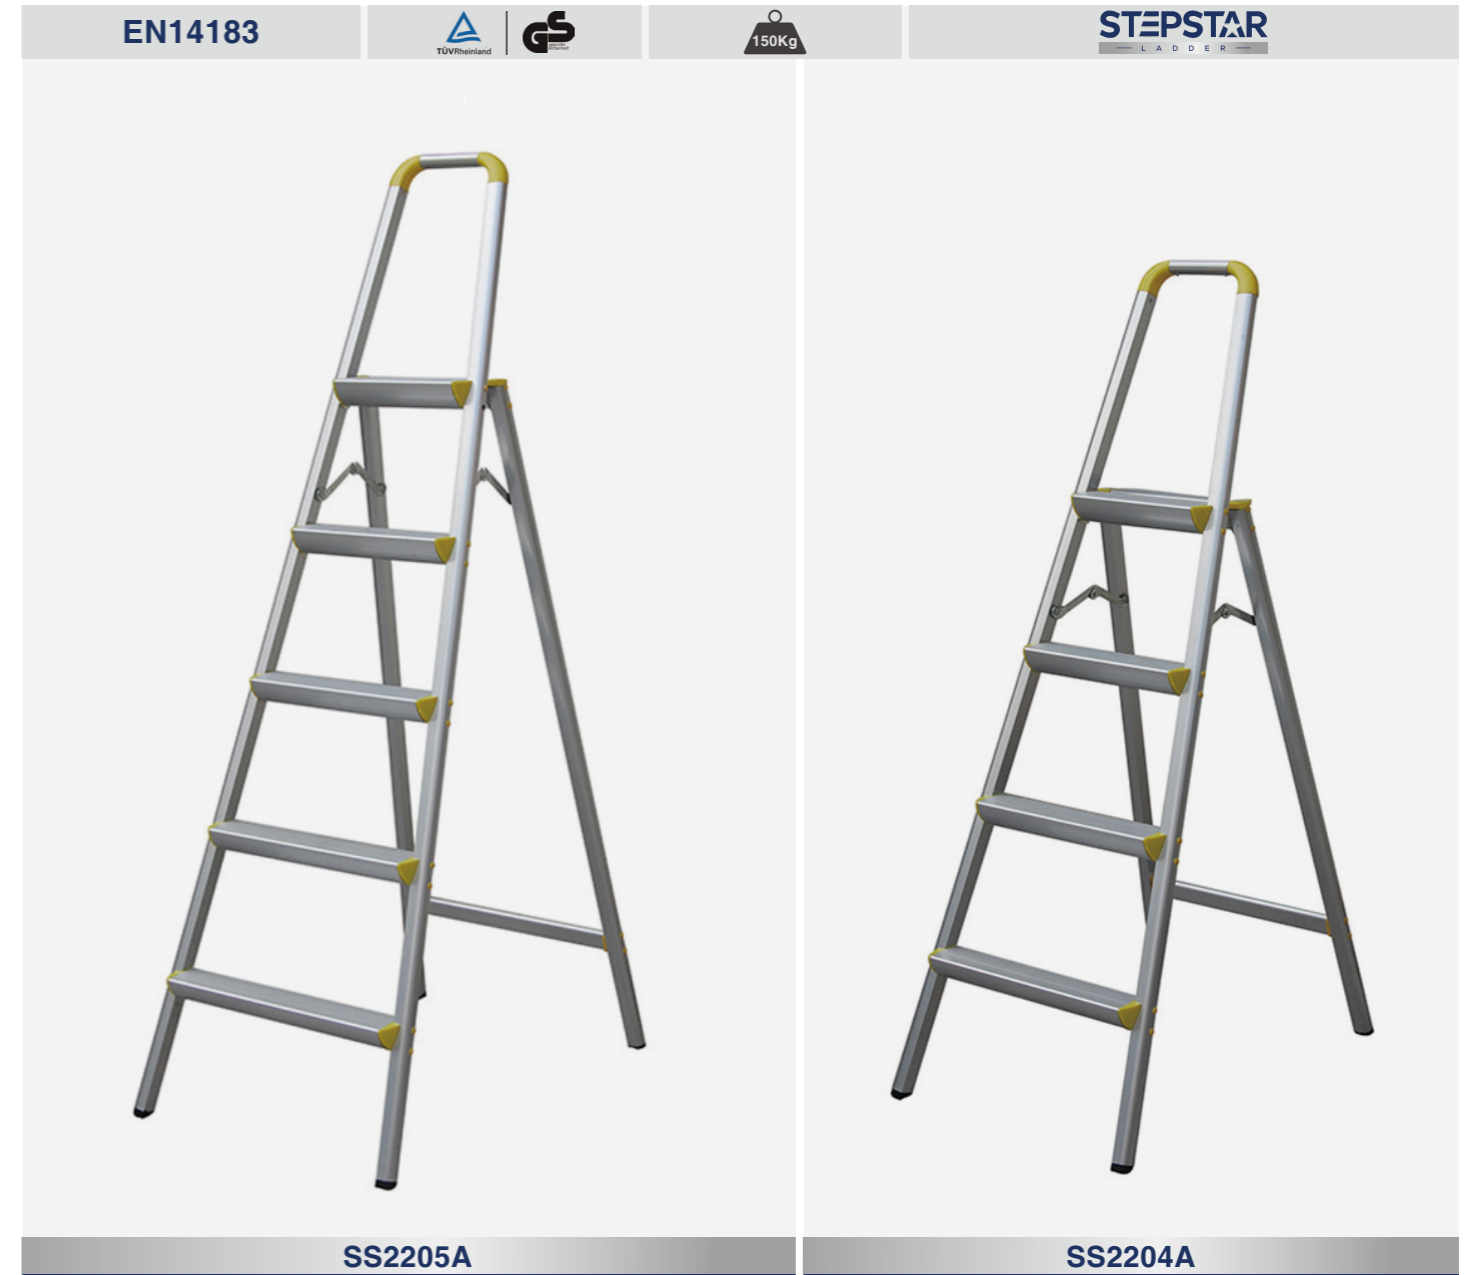

Aluminum Step Ladder

Model	Steps	W Size(cm)	D Size(cm)	Open Size(cm)	Pcs/Ctn	Meas(cm)
SS2202A	2	36.5	39.5	85	4	96x67x30
SS2203A	3	40	47	110	4	121x72x30
SS2204A	4	43.5	78	135	4	147x76x30
SS2205A	5	47.5	86	160	4	172x80x30