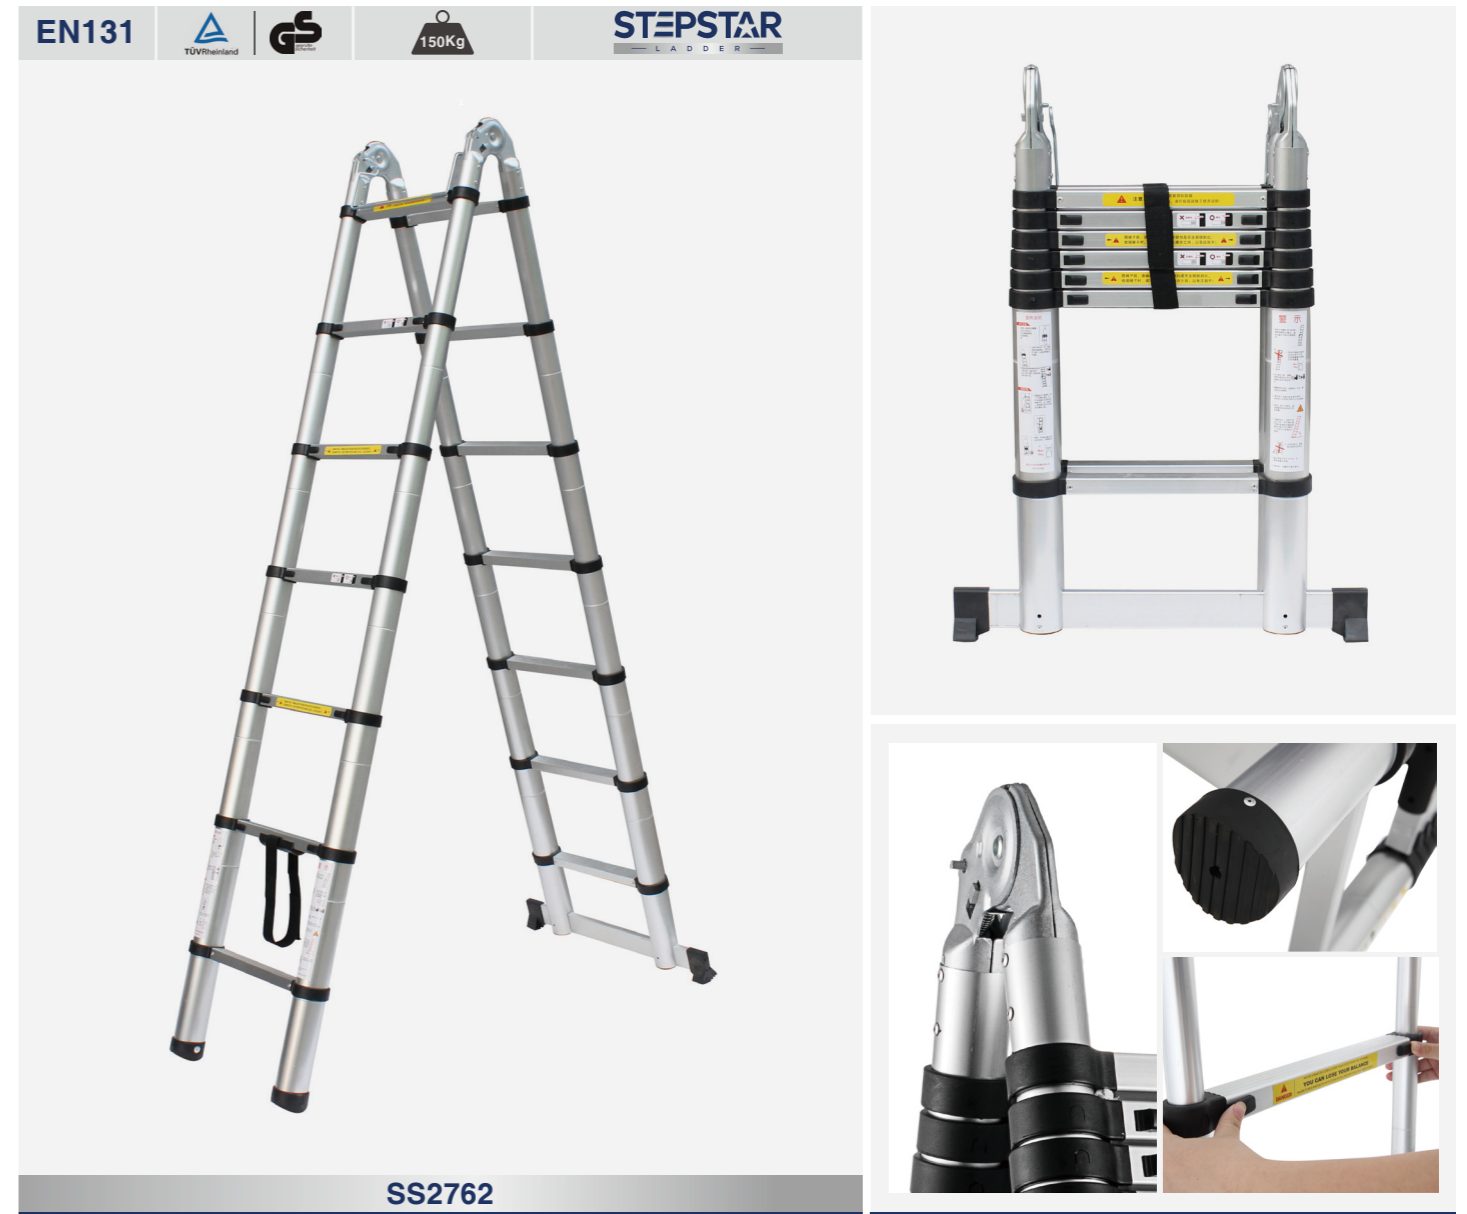

Aluminum Telescopic Ladder

Model	Steps	Open Size(cm)	Close Size(cm)	Pcs/Ctn	Meas(cm)
SS2760	5+5	160+160	84	1	85.5x47.5x15
SS2761	6+6	190+190	86	1	87.5x47.5x15
SS2762	7+7	220+220	91	1	91.5x48x15
SS2763	8+8	250+250	93	1	94.5x48x15
SS2764	9+9	280+280	95	1	96.5x48.5x15