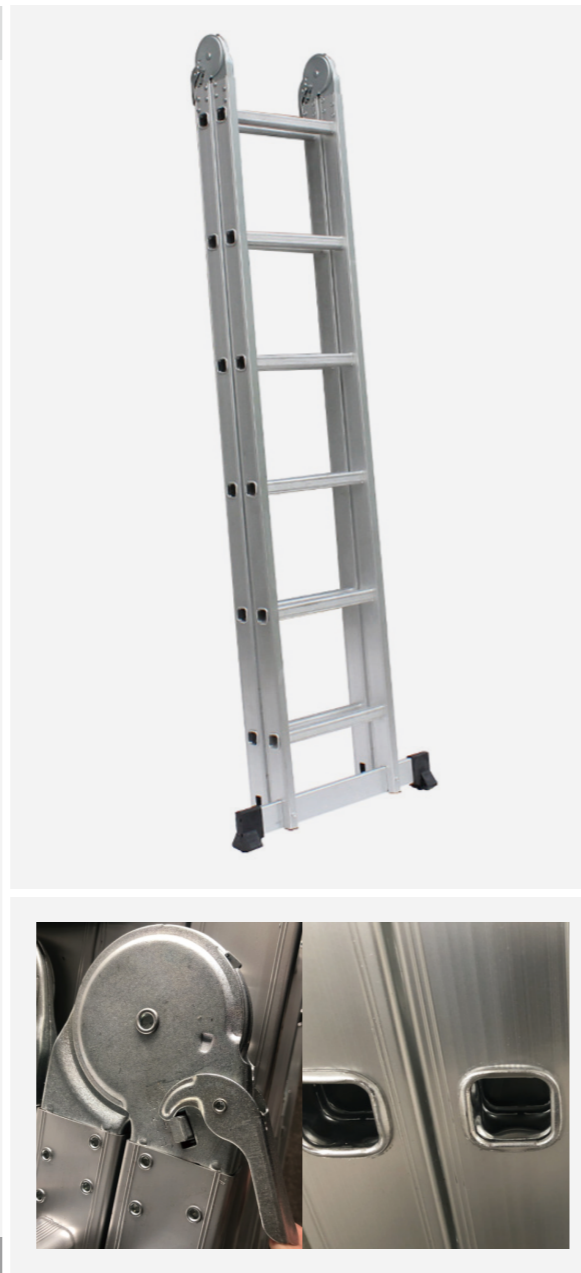

Aluminum Combination Ladder

Model	Steps	Length(cm)	A Size(cm)	Folded Size(cm)
SS2656A	2x6	345	171	173
SS2657A	2x7	401	199	201
SS2658A	2x8	457	227	229
SS2659A	2x9	513	255	257