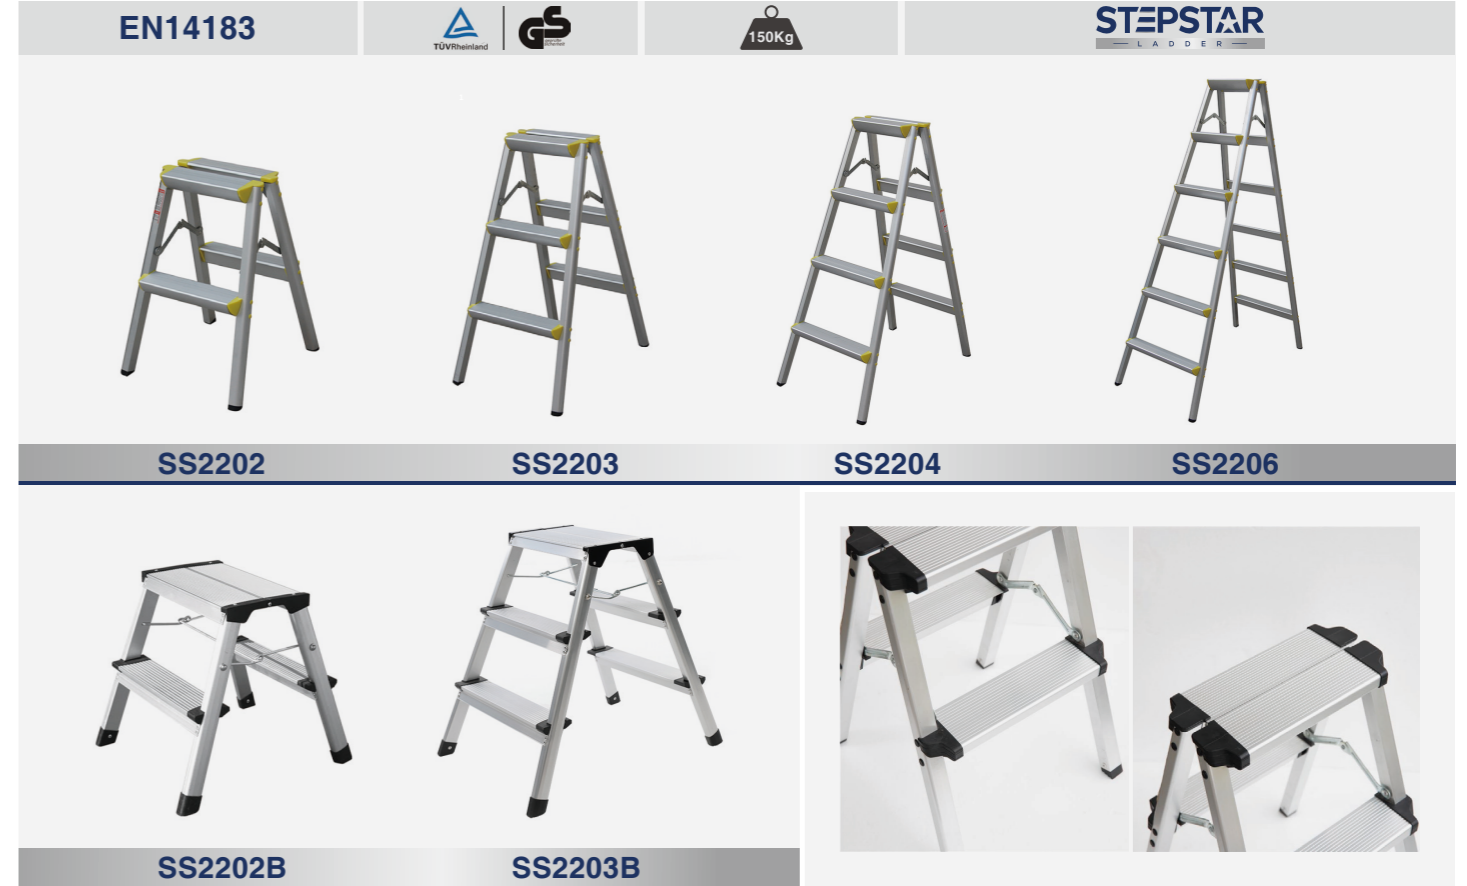

Aluminum Step Ladder

Model	Steps	W Size(cm)	D Size(cm)	Open Size(cm)	Pcs/Ctn	Meas(cm)
SS2201	2x1	33	29.5	30	6	53x48x33
SS2202	2x2	36.5	39.5	50	4	56x68x30
SS2203	2x3	40	47	75	4	82x72x30
SS2204	2x4	43.5	78	100	4	107x76x30
SS2205	2x5	47.5	86	125	4	133x80x30
SS2206	2x6	51	107	150	4	159x84x30
SS2202B	2x2	37.5	49	37.5	2	44x31.5x24
SS2203B	2x3	40	61	59	2	66x33x24
SS2204B	2x4	42.5	73	80.5	2	88x34x24
SS2205B	2x5	45	85	102	2	110x35.5x24